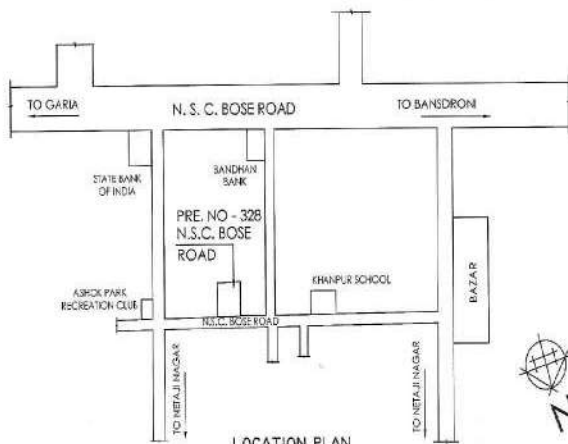

524, Premises - 524 Ustad Amir Khan Sarani, PS-Haridevpur, PO-Haridevpur, Kolkata-700082

Latitude 22° 27' 59" N  
Longitude 88° 22' 33.04" E

LOCATION PLAN  
SCALE-1:4000

*Kush Kundu*  
KUSH KUNDU (D.C.E.)  
L.B.S. of K.M.C.  
Lic. No. 1412/1  
90E, Jadunath Ukil Road  
Kolkata-700 041  
SIGNATURE OF L.B.S.